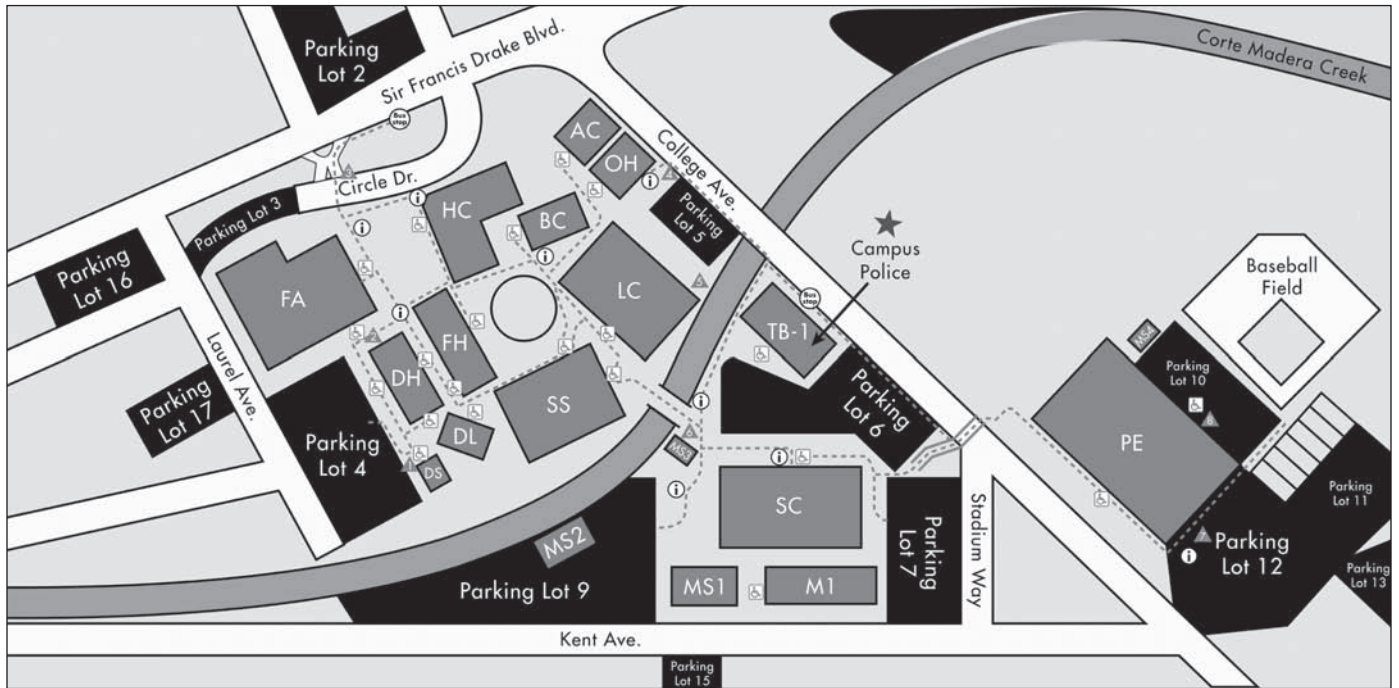

Kentfield Campus Map and Directory

Police Phone Numbers

Emergency: 911 or, from a Campus extension, 9-911.

Urgent: 415.485.9696

**Kentfield Police Business:
415.485.9455**

Parking

Vehicles on campus are subject to parking and traffic regulations by the Board of Trustees, Marin Community College District.

All cars must have a parking sticker, or display a daily parking permit which may be purchased from the parking ticket dispensers located in parking lots.

Parking permits are required at all times, except Saturdays, Sundays and school Holidays, and in Lot 13.

AC

Administrative Center
Children's Center

BC

Business and Management Center

DL

Dance Center
Landscape Management Center

DS

Disabled Students

Handicapped Entrance

Handicapped Pickup/Drop Off

Directories

--- Indicates accessible route